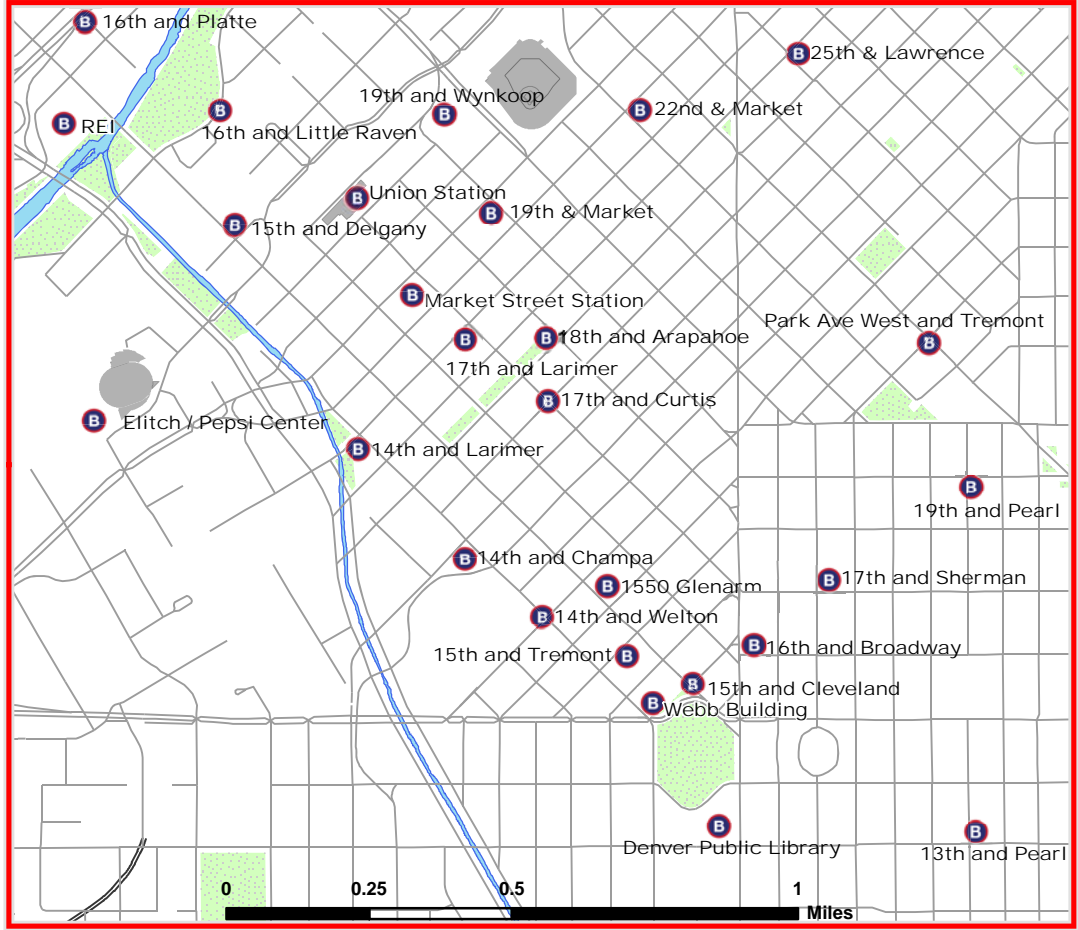

See Inset Map

Denver Bike Sharing Proposed Station Locations Spring 2010

March, 2010